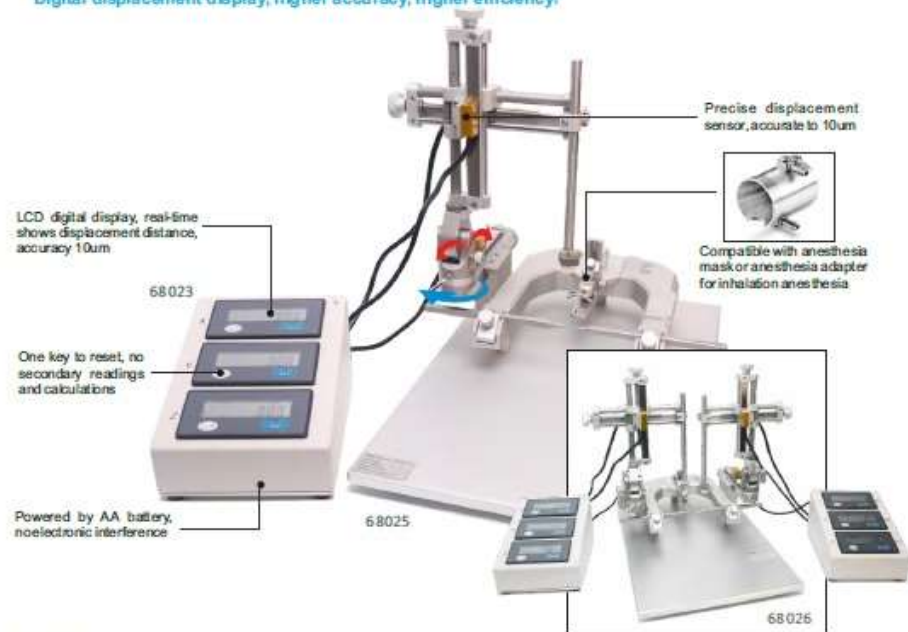

Desktop Digital Stereotaxic Instruments

Digital displacement display, higher accuracy, higher efficiency!

composition:

68025 and 68026 are complete sets of stereotaxic (see figure), both containing 68861N base plate, 68401 three-dimensional manipulator - left, 68021 rat adaptor, 68301 rat 18 ° ear bar, 68201 standard holder, 68026 includes an extra 68402 three-dimensional manipulator - right and 68023 digital display module.

Order information:

Cat No.	Product Description	Remarks
68025	Stereotaxic for Rat, SGL M, Digital, 18 Deg.	
68026	Stereotaxic for Rat, Dual M, Digital, 18 Deg.	
68027	Stereotaxic for Rat, SGL M, Digital, 45 Deg.	
68028	Stereotaxic for Rat, Dual M, Digital, 45 Deg.	
68018	Stereotaxic for Mouse, SGL M, Digital, 68030 Adaptor Incl.	
68019	Stereotaxic for Mouse, Dual M, Digital, 68030 Adaptor Incl.	
68045	Stereotaxic for Mouse, SGL M, 68055 Adaptor, 60 Deg	
68046	Stereotaxic for Mouse, Dual M, 68055 Adaptor, 60 Deg	
68537	Stereotaxic for Mouse, SGL M, 68077 Adaptor, 60 Deg	
68538	Stereotaxic for Rat, SGL M, 68078 Adaptor, 18 Deg	
68861N	Stereotaxic Base Plate, Standard	
68023	3-axis Digital Readout for Upgrade-68000	With digital base and displacement sensor