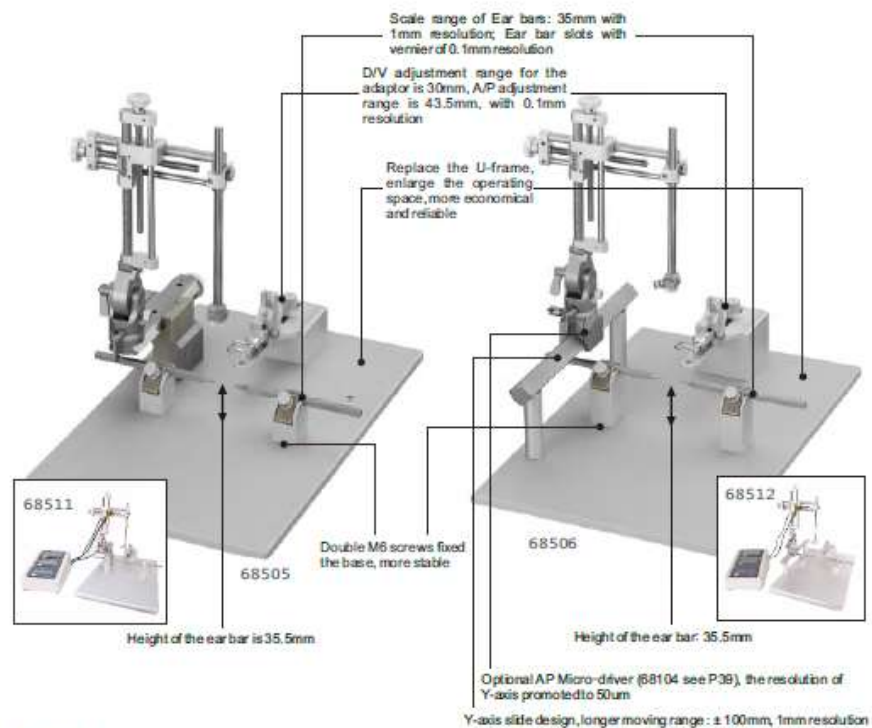

Portable/Rail Rat Stereotaxic Instruments

Composition:

68505 and 68506 are a complete sets of stereotaxic (see figure), both containing 68021 rat adaptor, 68301 rat 18 ° ear bar, 68201 standard holder, 68505 with the 68864S base plate and a 68401 three-dimensional manipulator - left, 68506 with the 68865S base plate and 68851 two-dimensional manipulator - left.

Order Information:

Cat No.	Product Description
68505	Stereotaxic for Rat, SGL M, Portable
68508	Stereotaxic for Rat, Dual M, Portable
68511	Stereotaxic for Rat, Digital and Portable, SGL M
68514	Stereotaxic for Rat, Digital and Portable, Dual M,
68864S	Stereotaxic Base Plate for Rat, Portable, SGL M
68864D	Stereotaxic Base Plate for Rat, Portable, SGL M

Order Information:

Cat No.	Product Description
68506	Stereotaxic for Rat, SGL M, Rail-type
68509	Stereotaxic for Rat, Dual M, Rail-type
68512	Stereotaxic Frame for Rat, Portable, SGL M
68515	Stereotaxic for Rat, Digital and Rail-type, Dual M
68865S	Stereotaxic Base Plate for Rat or Mouse, Rail-type, SGL M
68865D	Stereotaxic Base Plate for Rat or Mouse, Rail-type, Dual M
68941	2-axis Manip for Rat Stereotaxic, Left Hand