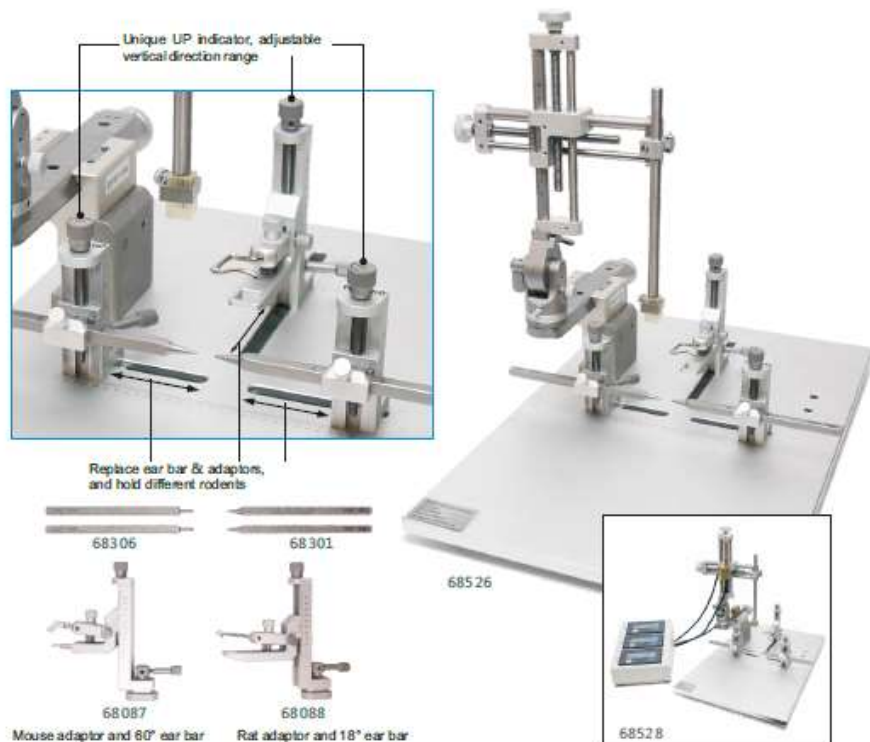

Portable Rat & Mouse Stereotaxic Instruments

Composition:

68526 is a complete sets stereotaxic configurations, containing 68867S base plate, 68401 three-dimensional manipulator - left, 68087 mouse adaptor and 68088 mouse adaptor, 68301 rat 18° ear bars and 68306 mouse 60° ear bars, 68201 standard holder, Digital version 68528 adds 68023 three-dimensional digital display module.

Order Information:

Cat No.	Product Description	Remarks
68526	Stereotaxic for Rat and Mouse, SGL M, Portable	
68527	Stereotaxic for Rat and Mouse, Dual M, Portable	
68528	Stereotaxic for Rat and Mouse, SGL M, Digital and Portable	
68529	Stereotaxic for Rat and Mouse, Dual M, Digital and Portable	
68867S	Stereotaxic Base Plate for Rat and Mouse, Portable, SGL M	
68867D	Stereotaxic Base Plate for Rat and Mouse, Portable, Dual M	
68087	Mouse adaptor (Stereotaxic for Rat and Mouse)	
68088	Rat adaptor (Stereotaxic for Rat and Mouse)	